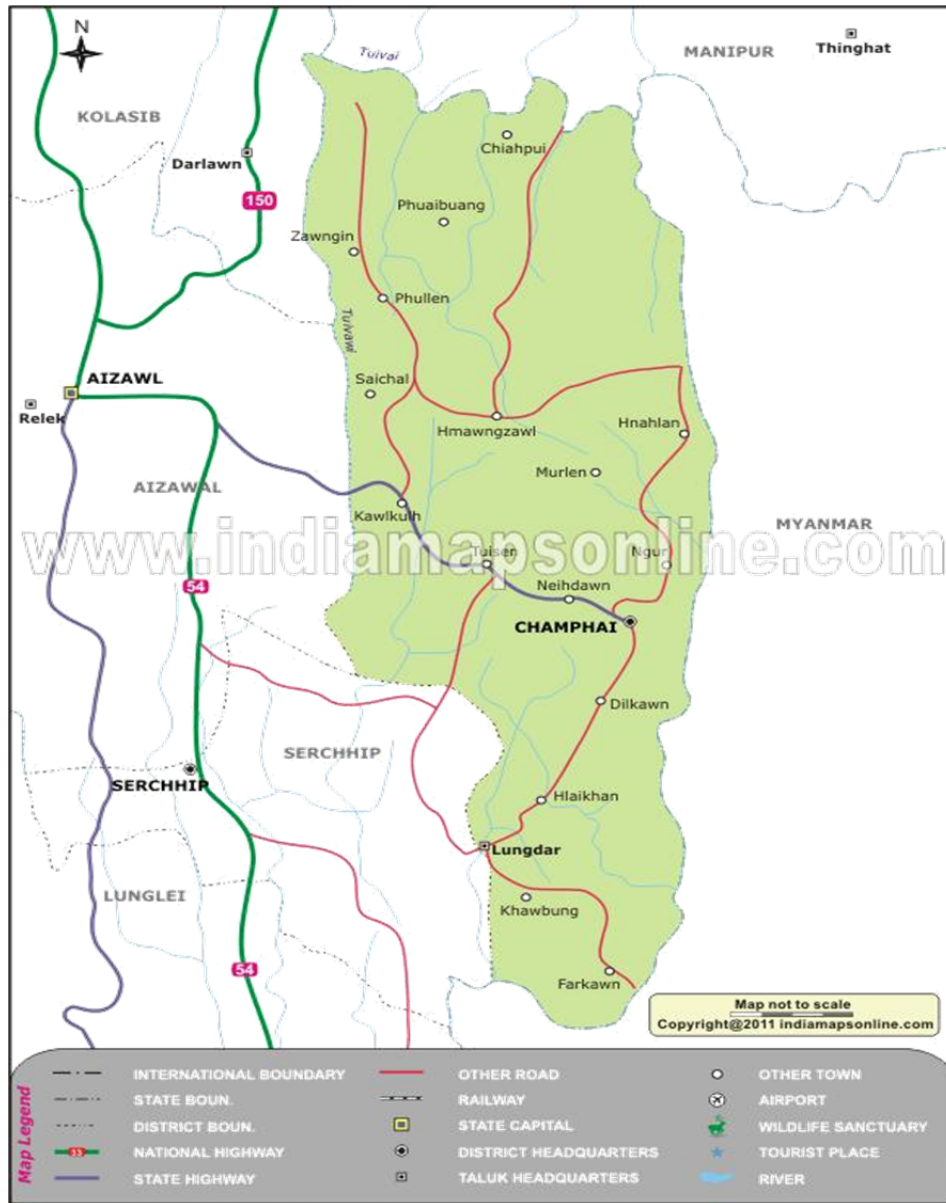

FIGURES

Map 1: Map of North-Eastern States

Map 2& 3: Map of Arunachal Pradesh and Papum Pare District

Map 4 & 5: Map of Lower Subansiri District and Upper Subansiri District

Map 6: Map of Manipur

Map 7: Map of Churachandpur District

Map 8: Map of Senapati District

Map 9: Map of Tamenglong District

Map 10 & 11: Map of Meghalaya and East Jaintia Hills District

Map 12: Map of West Garo Hills District

Map 13: Map of Ri-Bhoi District

Map 14: Map of Mizoram

Map 15: Map of Champhai District

Map 16: Map of Nagaland

Map 17: Map of Kohima District

Map 18: Map of Wokha District